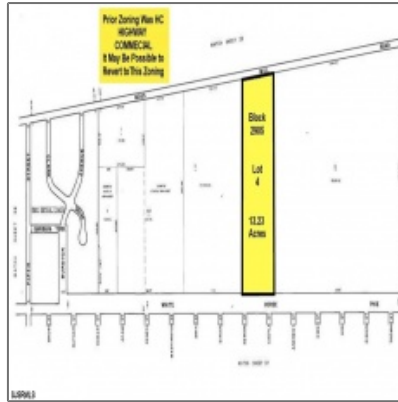

# 10+ To 20 Acres For Sale

0 Sqft - 3600 White Horse, Hammonton, New Jersey 08037

## Basic Details

|                 |                        |
|-----------------|------------------------|
| Property Type:  | <b>10+ To 20 Acres</b> |
| Listing Type:   | <b>For Sale</b>        |
| Listing ID:     | <b>1935</b>            |
| Price:          | <b>\$19,900</b>        |
| Bedrooms:       | <b>0</b>               |
| Bathrooms:      | <b>0</b>               |
| Half Bathrooms: | <b>0</b>               |
| Square Footage: | <b>0 Sqft</b>          |
| Year Built:     | <b>0</b>               |
| Lot Area:       | <b>13.23 Acre</b>      |

## Address Map

|                |                       |
|----------------|-----------------------|
| Country:       | <b>US</b>             |
| State:         | <b>NJ</b>             |
| County:        | <b>Atlantic</b>       |
| City:          | <b>Hammonton</b>      |
| Zipcode:       | <b>08037</b>          |
| Street:        | <b>White Horse</b>    |
| Street Number: | <b>3600</b>           |
| Floor Number:  | <b>0</b>              |
| Longitude:     | <b>W75° 15' 21.1"</b> |
| Latitude:      | <b>N39° 35' 56.2"</b> |